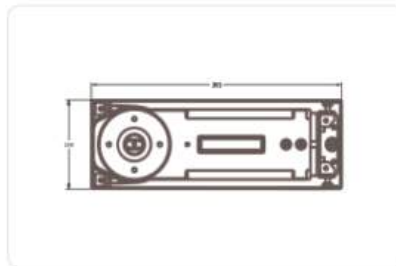

CODE	WEIGHT CAPACITY	FINISH	UNIT	MRP
MLFS - 201	UP TO 100 KG	SS	4 PCS	₹ 5400/-
MLFS - 202	UP TO 120 KG			₹ 8400/-
MLFS - 203	UP TO 150 KG			₹ 11,200/-