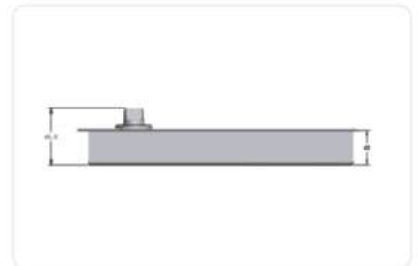

CODE	WEIGHT CAPACITY	FINISH	UNIT	MRP
MLFS - 201	UP TO 100 KG	SS	4 PCS	₹ 5400/-
MLFS - 202	UP TO 120 KG			₹ 8400/-
MLFS - 203	UP TO 150 KG			₹ 11,200/-