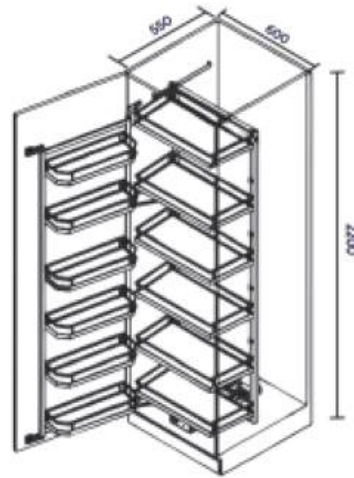

TECHNICAL DETAILS

CODE	CABINET SIZE DIMENSIONS	CABINET WIDTH	INSIDE CABINET WIDTH	UNIT	MRP
MLSC - L	D 525 x W 800 x H 600-750	850-900 MM	814-864 MM	1 PCS	₹ 25,800/-
MLSC - R					

PANTRY UNIT

FEATURES

- Quick Installation And Dismantle.
- Soft Close
- Aesthetic Design
- Easy To Operate
- Maximum 4 Kg For Each Big Basket & 2 Kg For Each Small Basket
- Noiseless Movement

TECHNICAL DETAILS

CODE	CABINET SIZE DIMENSIONS	FINISH	SHELF	UNIT	MRP
MLPU - 450	D 500 x W 385 x H 1850-2250	GREY	12	1 PCS	₹ 47,800/-
MLPU - 600	D 500 x W 530 x H 1850-2250				₹ 52,200/-

FLAT LINE

FEATURES