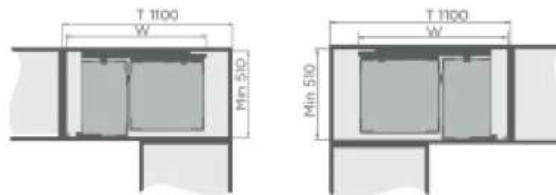

TECHNICAL DETAILS

CODE	DIMENSION	CABINET WIDTH	UNIT	MRP
MLEB - 501	280 D x 564 W x 550 H	600 MM	1 PCS	₹ 38,000/-
MLEB - 502	485 D x 864 W x 550 H	900 MM		₹ 43,000/-

MAGIC CORNER

FEATURES

- Quick Installation And Dismantle.
- Soft Close
- Aesthetic Design
- Maximum Use Of Corner Space
- Maximum Load 5 Kg Per Basket Recommended
- Noiseless Movement
- Easy To Operate

TECHNICAL DETAILS

CODE	CABINET SIZE DIMENSIONS	CABINET WIDTH	INSIDE CABINET WIDTH	UNIT	MRP
MLMC - 21	D 500 x W 864-900 x H 530	900-1000 MM	864-964 MM	1 PCS	₹ 38,600/-

SWING CORNER

FEATURES

- Quick Installation And Dismantle.
- Soft Close
- Aesthetic Design
- Maximum Load Capacity 10 Kg Per Tray