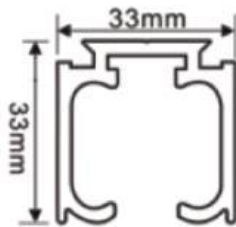

SELF DRILLING SCREW

SIZE	UNIT	MRP
13 x 7	1500	₹ 1500/-
19 x 7	1000	₹ 1150/-
25 x 7	1000	₹ 1580/-
32 x 8	500	₹ 1187/-
38 x 8	500	₹ 1356/-
50 x 8	350	₹ 1180/-
60 x 8	250	₹ 1200/-
75 x 8	200	₹ 1450/-
50 x 10	200	₹ 1350/-
60 x 10	200	₹ 1500/-
75 x 10	180	₹ 1530/-
100 x 10	150	₹ 2100/-

FEATURES

- EN German Standards
- Premium Head Per Proper Installation
- Secure & Reliable Hold In Plywood, Aluminium & Other Materials

SLIDING DOOR SYSTEM

SLIDING DOOR SYSTEM

FEATURES

- Clip On
- Stainless Steel Bearings
- Nylon 8 Wheels
- Both Side Soft Close
- Door Weight 60-80 Kg
- Min Door Thickness 30mm