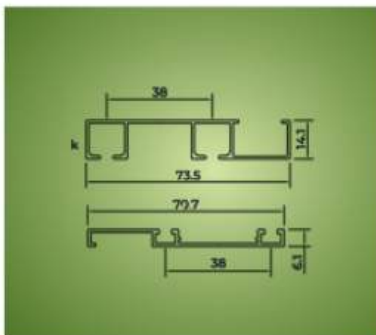

CODE	DISSIPATION	UNIT	MRP
MLN SKY - 08	8 FT	24 PCS	₹ 2460/-
MLN SKY - 12	12 FT	15 PCS	₹ 3700/-