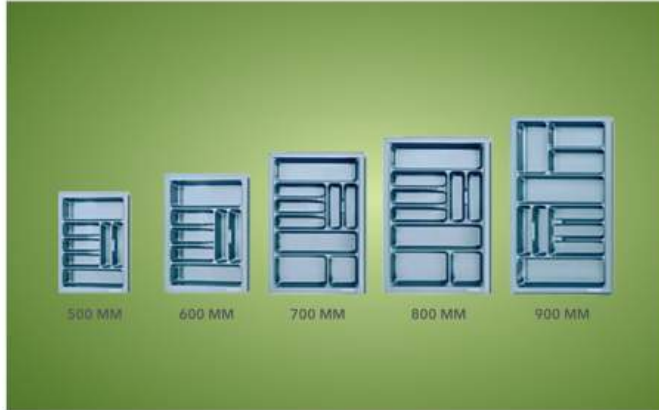

PVC CUTLERY

FEATURES

- Easy To Fit
- Waterproof, Rainproof, Dust Proof
- Aesthetic Design
- ABS Cutlery Box
- Grey Finish

CODE	DESCRIPTION	FINISH	UNIT	MRP
MLPC-450MM	(380 - 465) x (440 -530) x 55	GREY	10 PCS	₹ 1200/-
MLPC-500MM	(380 - 465) x (440 -530) x 55			₹ 1290/-
MLPC-600MM	(475 - 565) x (440 -530) x 55			₹ 1490/-
MLPC-700MM	(575 - 665) x (440 -530) x 55			₹ 1670/-
MLPC-800MM	(685 - 765) x (440 -530) x 55			₹ 1860/-
MLPC-900MM	(785 - 865) x (440 -530) x 55			₹ 2050/-