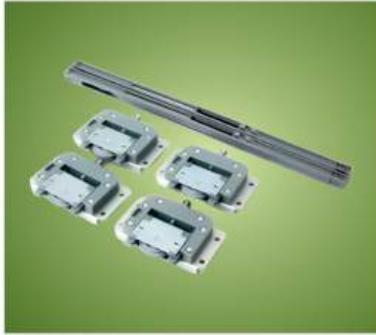

CODE	DISSIPATION	UNIT	MRP
MLN-SKY - 21	TOP SCREW	15 SET	₹ 3200/-