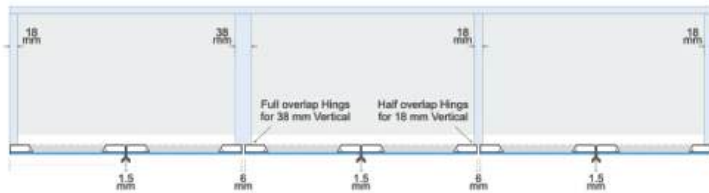

MLN-913 (PROFILE)	SIZE ▶ 53MM (3 MTR)	
	BLACK	₹ 3800/-
	IRON GREY	₹ 4000/-
	BRUSH GOLD	₹ 4000/-

MLN-915 (CONNECTOR)	MRP
	₹ 320/-

MLN-914 (HANDLE)	SIZE ▶ 53MM (3 MTR)	
	BLACK	₹ 6200/-
	IRON GREY	₹ 6800/-
	BRUSH GOLD	₹ 6800/-

MLAH-SS 3D (INSET)	MRP
	₹ 390/-