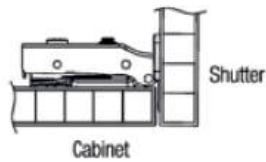

CLOSED CONDITION