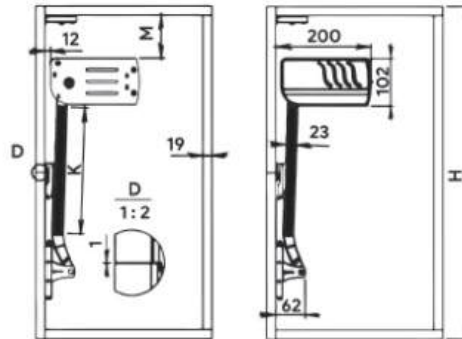

CODE	FINISH	SIZE/WEIGHT	UNIT	MRP
MLBF-105	GREY	7KG - 9 KG	5 SET	₹ 13,800/-