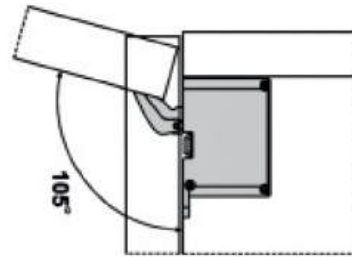

TECHNICAL DETAILS

CODE	FINISH	WEIGHT	UNIT	MRP
MLN-AIR-906	GREY	UP TO 20KG	10 SET	₹ 5400/-
		UP TO 40KG		₹ 14,100/-
MLPC-106		FOR 45KG AIR HINGES	4 PCS/SET	₹ 4100/-