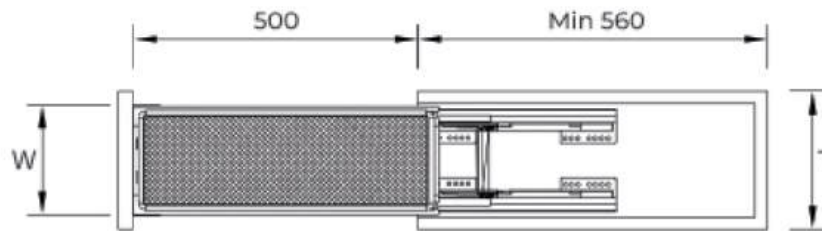

CODE	SIZE	DESC.	INSIDE WIDTH	FINISH	UNIT	MRP
MLPO - 01	200	2 SHELF	164 MM	GREY	1 SET	₹ 9690/-
MLPO - 02	200	3 SHELF	164 MM			₹ 11,305/-
MLPO - 03	250	2 SHELF	214 MM			₹ 10,659/-
MLPO - 04	250	3 SHELF	214 MM			₹ 12,597/-
MLPO - 05	300	2 SHELF	264 MM			₹ 11,628/-
MLPO - 06	300	3 SHELF	264 MM			₹ 13,889/-