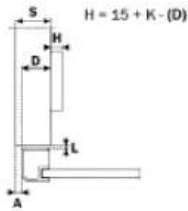

TECHNICAL DETAILS

CODE	FINISH	CRANK	UNIT	MRP
MLAH-20MM	SS	0°/8°16°	SET	₹ 580/-
	BLACK	0°/8°16°		₹ 680/-

AIR HINGES

FEATURES

- It is fitted to the top and bottom panel of the cabinet
- For min. 18 mm thick wooden doors and for aluminium-framed doors.
- Max. door weight 20 Kg - 45kg
- 105° opening.
- Possible drilling distance on the door (K): from 3 to 6 mm for wooden doors.
- Fixed K = 4 mm for aluminum-framed doors
- Corner connectors for the frame assembly of the doors and the fixing of the hinge.