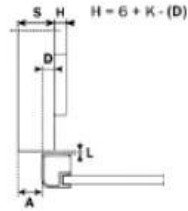

TECHNICAL DETAILS

CODE	FINISH	CRANK	UNIT	MRP
MLAH-20MM	SS	0°/8°16°	SET	₹ 580/-
	BLACK	0°/8°16°		₹ 680/-

AIR HINGES

FEATURES

- It is fitted to the top and bottom panel of the cabinet
- For min. 18 mm thick wooden doors and for aluminium-framed doors.
- Max. door weight 20 Kg - 45kg
- 105° opening.
- Possible drilling distance on the door (K): from 3 to 6 mm for wooden doors.
- Fixed K = 4 mm for aluminum-framed doors
- Corner connectors for the frame assembly of the doors and the fixing of the hinge.