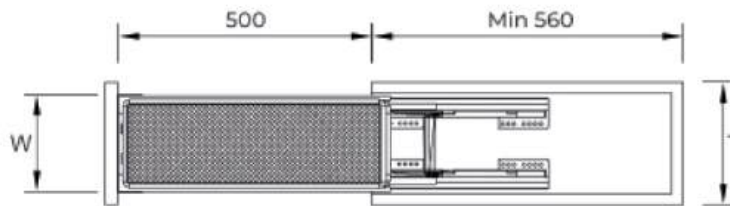

- Quick Installation And Dismantle.
- Soft Close Function (Universal)
- Aesthetic Design
- Nickel Chrome Plated
- Easy To Operate
- Noiseless Movement

TECHNICAL DETAILS

CODE	SIZE	DESC.	INSIDE WIDTH	FINISH	UNIT	MRP
MLPO - 01	200	2 SHELF	164 MM	GREY	1 SET	₹ 9690/-
MLPO - 02	200	3 SHELF	164 MM			₹ 11,305/-
MLPO - 03	250	2 SHELF	214 MM			₹ 10,659/-
MLPO - 04	250	3 SHELF	214 MM			₹ 12,597/-
MLPO - 05	300	2 SHELF	264 MM			₹ 11,628/-
MLPO - 06	300	3 SHELF	264 MM			₹ 13,889/-

PULL OUT ALU. BOX

FEATURES

- Quick Installation And Dismantle.
- Soft Close Function (Universal)
- Aesthetic Design
- Nickel Chrome Plated
- Easy To Operate
- Noiseless Movement

TECHNICAL DETAILS

CODE	SIZE	DESC.	INSIDE WIDTH	FINISH	UNIT	MRP
MLPO - 07	200	2 SHELF	164 MM	GREY	1 SET	₹ 11,318/-
MLPO - 08	200	3 SHELF	164 MM			₹ 13,033/-
MLPO - 09	250	2 SHELF	214 MM			₹ 12,347/-
MLPO - 10	250	3 SHELF	214 MM			₹ 14,405/-
MLPO - 11	300	2 SHELF	264 MM			₹ 13,376/-
MLPO - 12	300	3 SHELF	264 MM			₹ 15,777/-