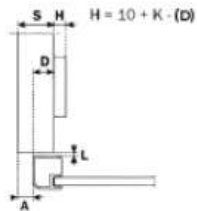

TECHNICAL DETAILS

CODE	FINISH	CRANK	UNIT	MRP
MLAH-20MM	SS	0°/8°16°	SET	₹ 580/-
	BLACK	0°/8°16°		₹ 680/-

AIR HINGES

FEATURES

- It is fitted to the top and bottom panel of the cabinet
- For min. 18 mm thick wooden doors and for aluminium-framed doors.
- Max. door weight 20 Kg - 45kg
- 105° opening.
- Possible drilling distance on the door (K): from 3 to 6 mm for wooden doors.
- Fixed K = 4 mm for aluminum-framed doors
- Corner connectors for the frame assembly of the doors and the fixing of the hinge.