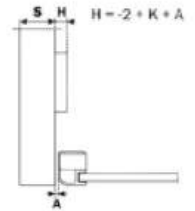

TECHNICAL DETAILS

CODE	FINISH	CRANK	UNIT	MRP
MLAH-20MM	SS	0°/8°16°	SET	₹ 580/-
	BLACK	0°/8°16°		₹ 680/-

AIR HINGES

FEATURES

- It is fitted to the top and bottom panel of the cabinet
- For min. 18 mm thick wooden doors and for aluminium-framed doors.
- Max. door weight 20 Kg - 45kg
- 105° opening.
- Possible drilling distance on the door (K): from 3 to 6 mm for wooden doors.
- Fixed K = 4 mm for aluminum-framed doors
- Corner connectors for the frame assembly of the doors and the fixing of the hinge.