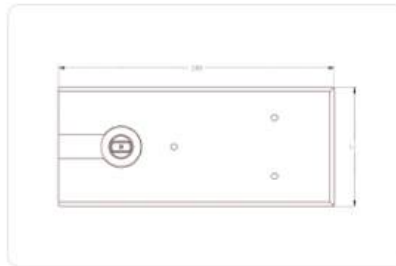

CODE	WEIGHT CAPACITY	FINISH	UNIT	MRP
MLFS - 201	UP TO 100 KG	SS	4 PCS	₹ 5400/-
MLFS - 202	UP TO 120 KG			₹ 8400/-
MLFS - 203	UP TO 150 KG			₹ 11,200/-