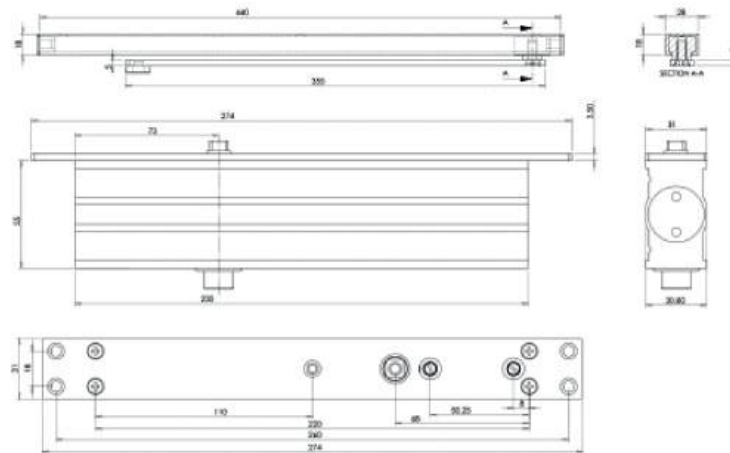

CODE	DESCRIPTION	FINISH	UNIT	MRP
MLDC - 104	UP TO 90 KG	SILVER	15 PCS	₹ 5380/-
MLPC - 105	UP TO 120 KG			₹ 7850/-
MLPC - 106	UP TO 150 KG			₹ 13,200/-
MLPC - 107	SLIM 25 MM / 22 MM			₹ 8800/-