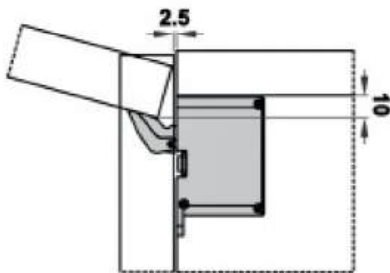

TECHNICAL DETAILS

CODE	FINISH	WEIGHT	UNIT	MRP
MLN-AIR-906	GREY	UP TO 20KG	10 SET	₹ 5400/-
		UP TO 40KG		₹ 14,100/-
MLPC-106		FOR 45KG AIR HINGES	4 PCS/SET	₹ 4100/-