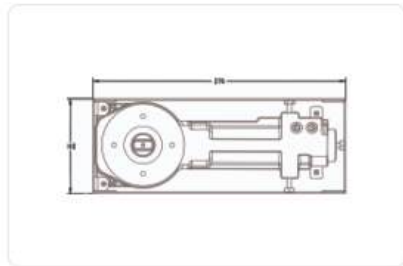

CODE	WEIGHT CAPACITY	FINISH	UNIT	MRP
MLFS - 201	UP TO 100 KG	SS	4 PCS	₹ 5400/-
MLFS - 202	UP TO 120 KG			₹ 8400/-
MLFS - 203	UP TO 150 KG			₹ 11,200/-