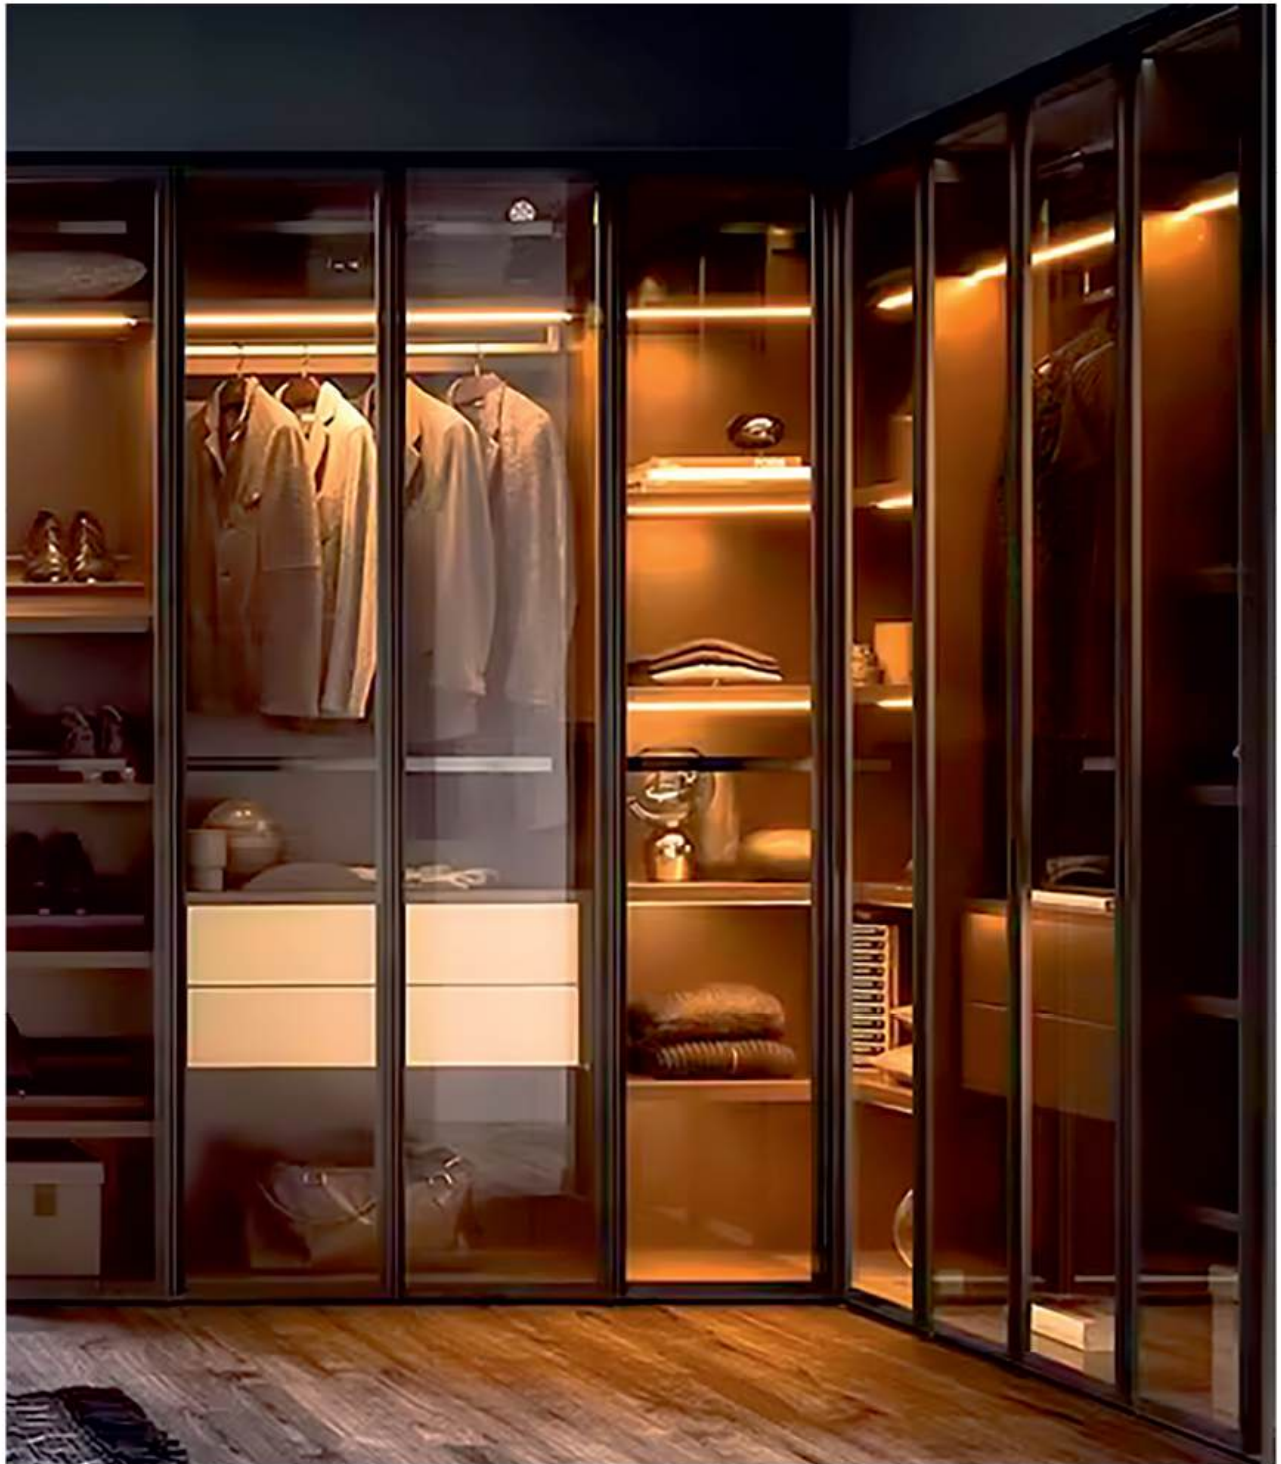

WARDROBE SHUTTERS