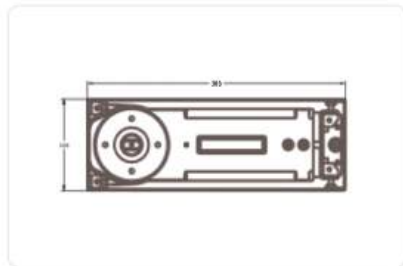

CODE	WEIGHT CAPACITY	FINISH	UNIT	MRP
MLFS - 201	UP TO 100 KG	SS	4 PCS	₹ 5400/-
MLFS - 202	UP TO 120 KG			₹ 8400/-
MLFS - 203	UP TO 150 KG			₹ 11,200/-