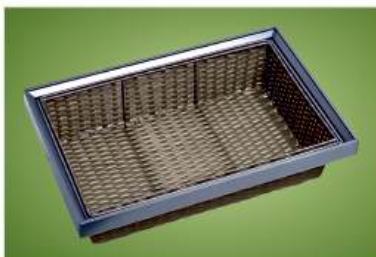

RATEN BASKET

CODE	SIZE	UNIT	MRP
MLN WA - 05	600 MM	1 SET	₹ 15,000/-
	900 MM		₹ 17,000/-