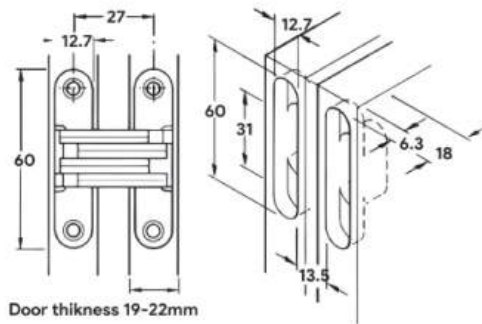

TECHNICAL DETAILS

CODE	DOOR THICKNESS	SIZE	UNIT	MRP
MLSOS-11	19 MM	45/13	SET	₹ 940/-
MLSOS-12	19 MM	60/13		₹ 1260/-
MLSOS-13	25 MM	70/16		₹ 2240/-
MLSOS-14	40 MM	95/19		₹ 3380/-
MLSOS-15	50 MM	118/28		₹ 6120/-
MLSOS-16 3D	40 MM	200/30		₹ 9850/-
MLSOS-17 3D	50 MM	200/35		₹ 24,100/-