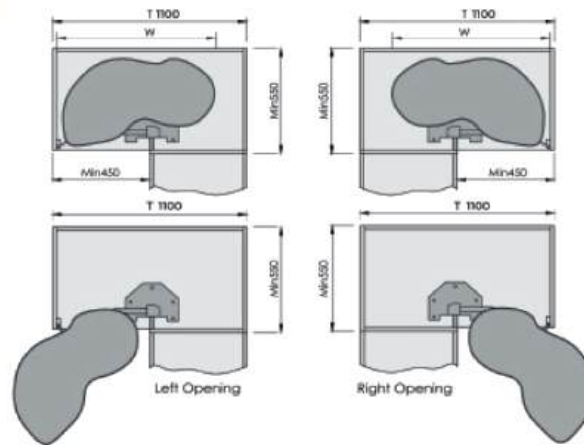

TECHNICAL DETAILS

CODE	CABINET SIZE DIMENSIONS	CABINET WIDTH	INSIDE CABINET WIDTH	UNIT	MRP
MLSC - L	D 525 x W 800 x H 600-750	850-900 MM	814-864 MM	1 PCS	₹ 25,800/-
MLSC - R