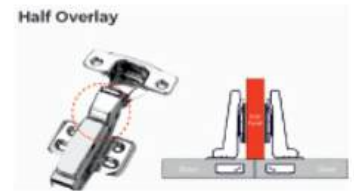

TECHNICAL DETAILS

CODE	FINISH	CRANK	UNIT	MRP
MLAH-BK-3D	BLACK	0°	50 SET	₹ 530/-
		8°		₹ 530/-
		15°		₹ 530/-