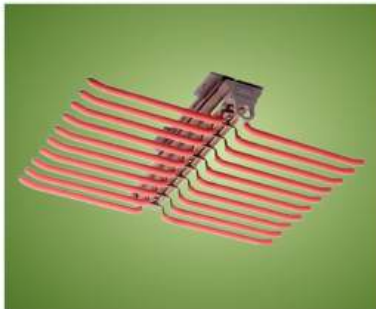

DOUBLE PANTS RACK

CODE	SIZE (W x D x H)	UNIT	MRP
MLN WA - 07	630 x 455 x 115	1 SET	₹ 12,200/-