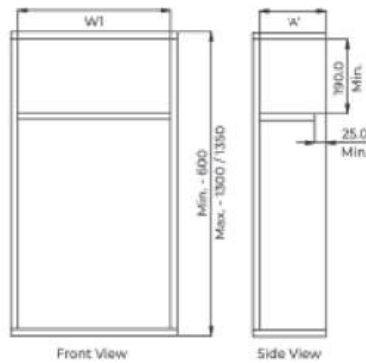

TECHNICAL DETAILS

CODE	CABINET SIZE DIMENSIONS	FINISH	SHELF	UNIT	MRP
MLPU - 450	D 500 x W 385 x H 1850-2250	GREY	12	1 PCS	₹ 47,800/-
MLPU - 600	D 500 x W 530 x H 1850-2250				₹ 52,200/-

FLAT LINE

FEATURES

PULL OUT ALU. BOX

FEATURES

- Quick Installation And Dismantle.
- Soft Close Function (Universal)
- Aesthetic Design
- Nickel Chrome Plated
- Easy To Operate
- Noiseless Movement

TECHNICAL DETAILS

CODE	SIZE	DESC.	INSIDE WIDTH	FINISH	UNIT	MRP
MLPO - 07	200	2 SHELF	164 MM	GREY	1 SET	₹ 11,318/-
MLPO - 08	200	3 SHELF	164 MM			₹ 13,033/-
MLPO - 09	250	2 SHELF	214 MM			₹ 12,347/-
MLPO - 10	250	3 SHELF	214 MM			₹ 14,405/-
MLPO - 11	300	2 SHELF	264 MM			₹ 13,376/-
MLPO - 12	300	3 SHELF	264 MM			₹ 15,777/-

ROLLING SHUTTER

FEATURES

- Quick Installation And Dismantle.
- Aesthetic Design
- Easy To Operate
- Noiseless Movement
- Various Color Options

TECHNICAL DETAILS

CODE	CABINET DIMENSION	FINISH	UNIT	MRP
MLRS - 450	450 x 564 x 1300	SILVER/BLACK/ WHITE	1 PCS	₹ 21,800/-
MLRS - 600	600 x 564 x 1300			₹ 22,900/-
MLRSG - 600 GLASS	600 x 564 x 1300	BLACK/ WHITE		₹ 43,000/-